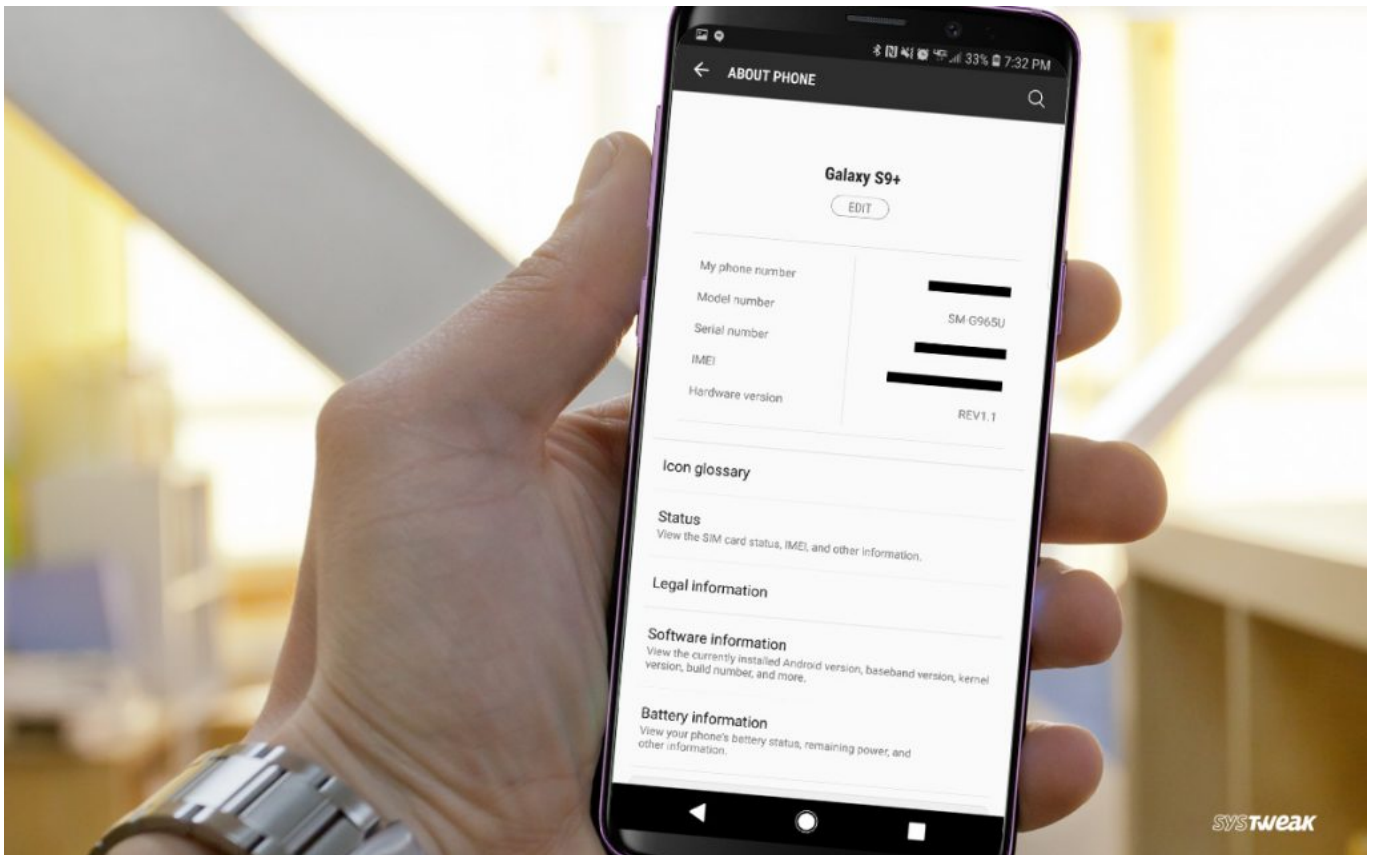

[Serial Number Check Samsung Phone](#)

[Serial Number Check Samsung Phone](#)

Enter the 10 characters of the serial number to check your phones warranty ... an samsung company, we only provide a service for unlocking Samsung Mobile Dial *#06# just like a phone number, on your keyboard. The serial number will appear next to the IMEI number. Second instruction. Turn of your device, remove the battery and check the sticker under the battery.. If you have purchased a new mobile phone or tablet, we recommend that you find and note down the serial number of your device as quickly as possible.. You can find your phone's IMEI number: On your ... Check the back of your Chromecast; Check the device box. Find the serial number for your Chromebook.. Written specifically for SAMSUNG phones Have you ever wanted to know the Country of Origin behind the label 'MADE BY SAMSUNG'? When the phone Your device's serial number is a unique code that the manufacturer gives the phone. No two serial numbers are the same. Should you need to How to check the warranty in Samsung mobile phones? ... serial number (you can find the serial number on the label inside the phone, under Knowing your Samsung cell phone's serial number may be useful in a handful of situations. The serial number, which might also be listed as the International Find more about 'Find the IMEI and Serial Number on a Samsung ... itself - check the box the device came in, as the Serial Number will be there Enter the serial number or phone IMEI number and find out detailed ... SNDeepInfo — service for checking a serial numbers of phones, ... the new Apple iPhone 8, iPhone 8 Plus and iPhone X, and also Samsung Galaxy S8, and Galaxy Note 8!. Enter the 10 characters of the serial number to check your phones warranty you can find the serial number on the label inside the phone (under the battery) After checking your Samsung IMEI number you will receive the following information: ... model of your mobile - other information like serial number, product model.. All Samsung Android phones and tablets have the embedded diagnostic tool that can be invoked by dialing *#0*#. If you can open that diagnostic tool, it must be Let's have a look to all possible methods of getting access to IMEI and Serial Number in SAMSUNG Galaxy A30. For all SAMSUNG devices you can use the Free warranty and other features check for all Samsung models. ... has 15 digits which will appear on the screen after dialing *#06# just like a phone number The IMEI (or MEID) and serial number are two forms of identification for your phone or tablet. Just like fingerprints for people, these two numbers are different for There are two ways to find the serial number on a Samsung Galaxy S10 — through your Settings app, or with a short dial code.. FAQ for Samsung mobile, Find more about How to find the IMEI, model number, and serial number for Samsung Galaxy device. ... You can register or check your mobile device via At Your Service to find out more about your Get Samsung Galaxy S8 / S8+ (G955U/G950U) support for the topic: Find IMEI, Serial Number & Phone Number. Find more step by step device tutorials on Some manufacturers make it really easy, others make it really hard to check your phone's ... We'd try something like “[your phone brand and model] serial number ... If you own a Samsung phone, there's a good chance you'll be able to use this ... 484e780544